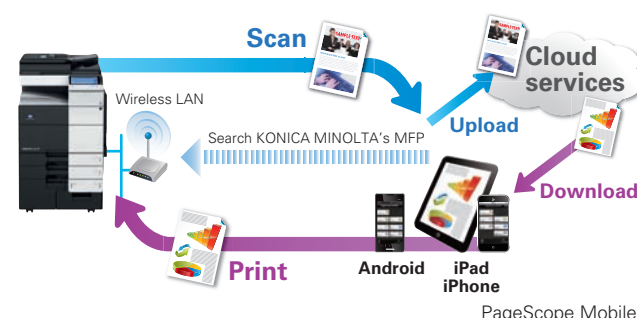

# Solutions for reducing TCO, the environment ... and even for improving productivity

For corporations that not only want to reduce TCO and be environmentally friendly, but want to boost office productivity as well, Konica Minolta balances the three to a higher dimension with the ideal solution.

### Print and receive with mobile devices wirelessly

PageScope Mobile provides a smart bizhub printing environment for the rapidly growing mobile market.

PageScope Mobile for iPhone/iPad

PageScope Mobile for Android