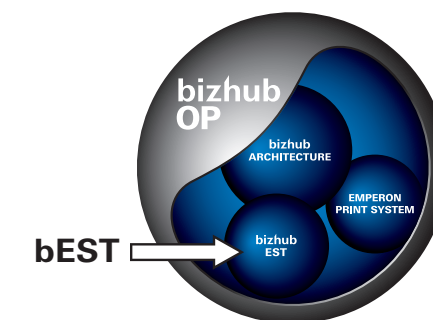

Boost business quality and productivity

No more waiting with high-speed processing

With 60 ppm colour outputs, 180 opm simultaneous duplex scanning, 23-second or less warm-up times and high-speed multi-tasking, the bizhub C754/654 deliver jobs without delay.